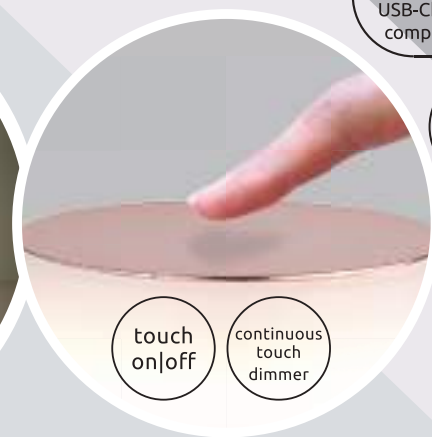

5V
USB-Charger compatible

adapter excl.