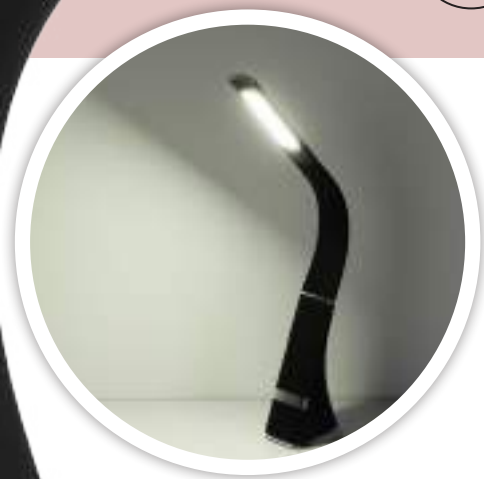

5V
USB-Charger
compatible

adapter
excl.

58337B

- AKKU
  incl.
- USB
  charger
- touch
  dimmer
- flexo

SOPHIE

58337B	incl. 1x LED 5W	500 lm	380 lm	5000 K	VPE: 4	EAN:9007371575923	↔ 25 cm x 6.5 cm † 50 cm
58337S	incl. 1x LED 5W	500 lm	380 lm	5000 K	VPE: 4	EAN:9007371572922	↔ 25 cm x 6.5 cm † 50 cm

plastic sand colored matt / plastic black matt, plastic chromed, plastic satined