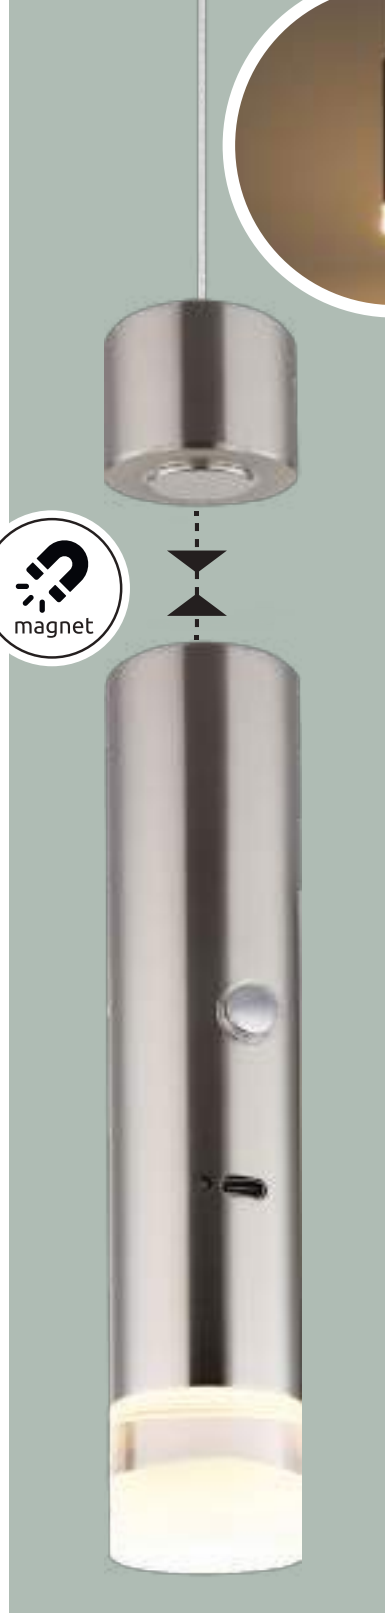

16060 16060W 16060S 16060N 16060B

- touch on|off
- touch many steps
- AKKU incl.
- USB charger
- touch dimmer
- continuous touch dimmer
- ~4-6 hours
- 60lm output
- 1800 mA

PELO

16060	incl. 1x LED 2W	200 lm	60 lm	3000 K	VPE: 24	EAN:9007371575343	Ø3.8 cm	‡ 120 cm
16060W	incl. 1x LED 2W	200 lm	60 lm	3000 K	VPE: 24	EAN:9007371566358	Ø3.8 cm	‡ 120 cm
16060S	incl. 1x LED 2W	200 lm	60 lm	3000 K	VPE: 24	EAN:9007371578344	Ø3.8 cm	‡ 120 cm
16060N	incl. 1x LED 2W	200 lm	60 lm	3000 K	VPE: 24	EAN:9007371578344	Ø3.8 cm	‡ 120 cm
16060B	incl. 1x LED 2W	200 lm	60 lm	3000 K	VPE: 24	EAN:9007371578344	Ø3.8 cm	‡ 120 cm