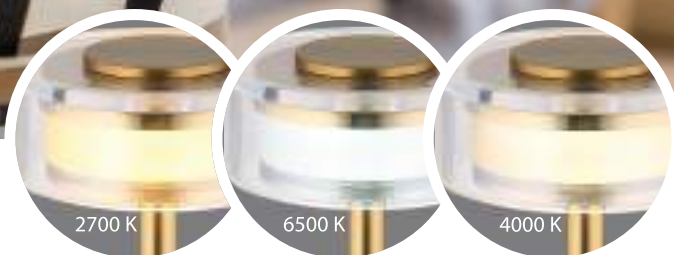

21026S

SHIRA

21026S	incl. 1x LED 2.5W	243 lm	108 lm	2700 K | 4000 K | 6500 K	VPE: 30	Ø8 cm † 23.5 cm
21026N	incl. 1x LED 2.5W	243 lm	108 lm	2700 K | 4000 K | 6500 K	VPE: 30	Ø8 cm † 23.5 cm
21026M	incl. 1x LED 2.5W	243 lm	108 lm	2700 K | 4000 K | 6500 K	VPE: 30	Ø8 cm † 23.5 cm

metal black matt/metal nickel matt/metal brass-coloured matt, acrylic clear, acrylic smoke colored, plastic opal