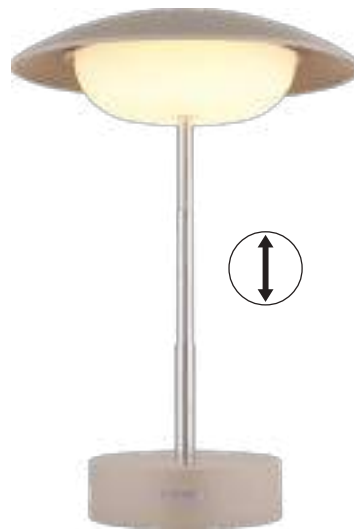

plastic satined, stainless steel, plastic black matt/plastic white matt/plastic blue antique/plastic peach fuzz matt

5V

USB-Charger
compatibleadapter
excl.

2in1

58013A

58013B

58013K

touch
on/offAKKU
incl.USB
chargeradapter
excl.40lm
output1800
mA