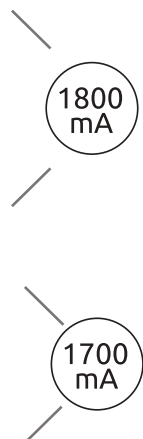

metal white matt , metal nickel matt, plastic opal