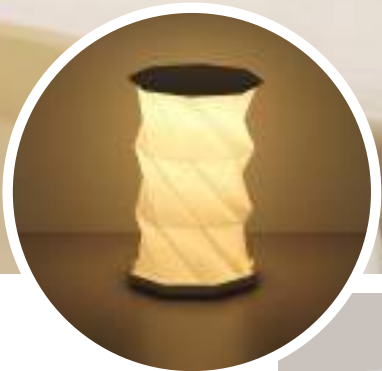

21017NS

Light OFF

↑
Light ON

- touch
  on|off
- AKKU
  incl.
- USB
  charger
- continuous
  touch
  dimmer
- ~6-8
  hours
- 81lm
  output
- 800
  mA

BENDERA

28081 | incl. 1x LED 1W | 168 lm | 81 lm | 3500 K | 54800 K | 2600 K | VPE: 80 | EAN:9007371518272 | Ø12.1 cm † 21 cm
plastic white matt, paper white