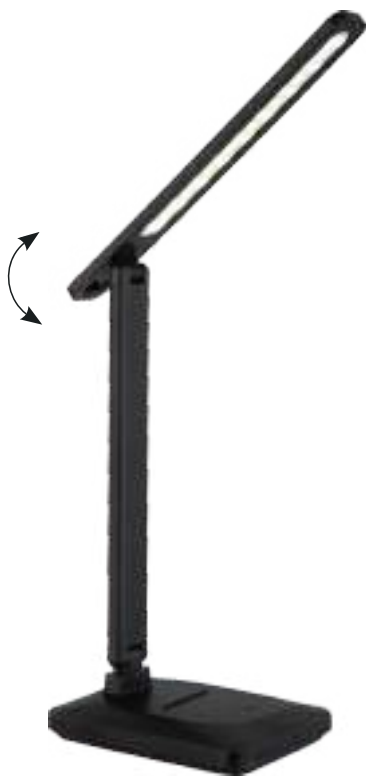

adapter
excl.

58481S