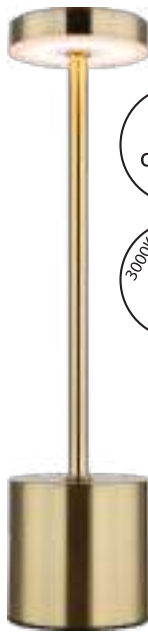

33 lm
output

3
light
steps
1400 K | 3000K | 7500K

210190M