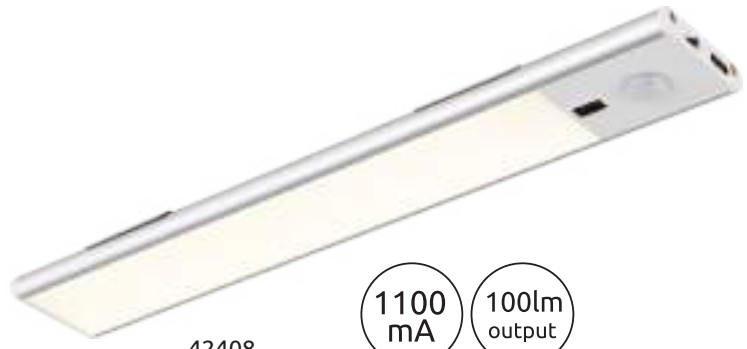

42408

1100 mA
100lm output

5V
USB-Charger
compatible

adapter
excl.

- AKKU incl.
- USB charger
- sensor incl.
- sensor dimmer
- many light steps
- magnet
- ~4 hours

magnet

wall
mount

TRISTAN

42408 | incl. 1x LED 1.4W | 120 lm | 100 lm | 4000 K | VPE: 100 | EAN: 9007371481408 | ↔ 24 cm x 4 cm † 1 cm

cabinet light aluminium silver colored matt, plastic white matt, plastic opal