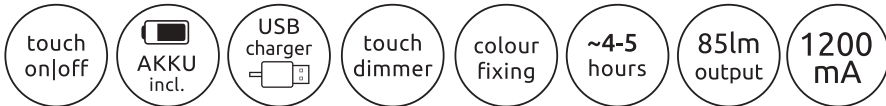

GIXI

28070S | incl. 1x LED 1.5W | 112 lm | 85 lm | 3000 K | VPE: 18 | EAN:9007371509287 | Ø12 cm † 15.5 cm

plastic clear crystal effect, plastic chromed, plastic transparent crystal effect, metal silver