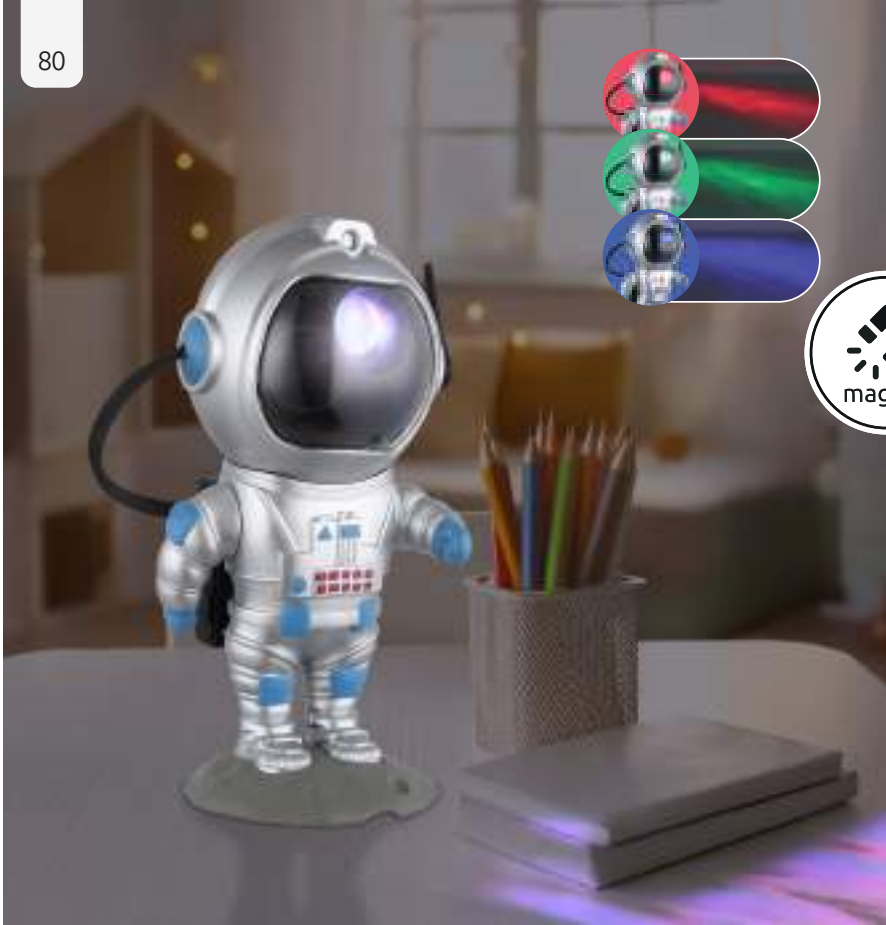

adapter
excl.