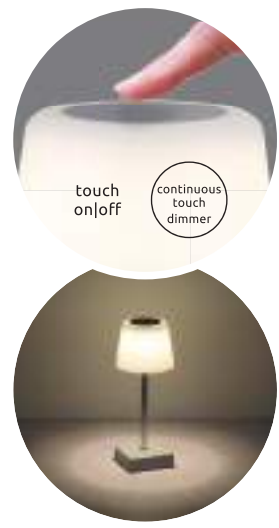

5V
USB-Charger
compatible

adapter
excl.

28061W

28061SI

28061CH

- touch on|off
- AKKU incl.
- USB charger
- colour fixing
- touch dimmer
- continuous touch dimmer
- ~2,5-4 hours
- 100lm output
- 800 mA

XAYDEN