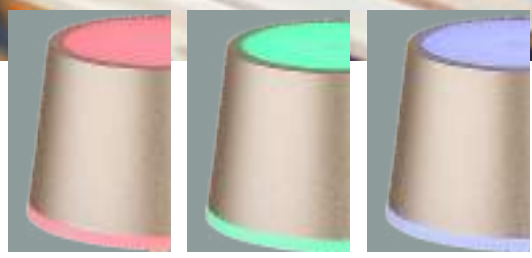

5V
USB-Charger
compatible

adapter
excl.

IP54

touch on/off

touch many steps

3 set

incl. 3x docking station

fire effect