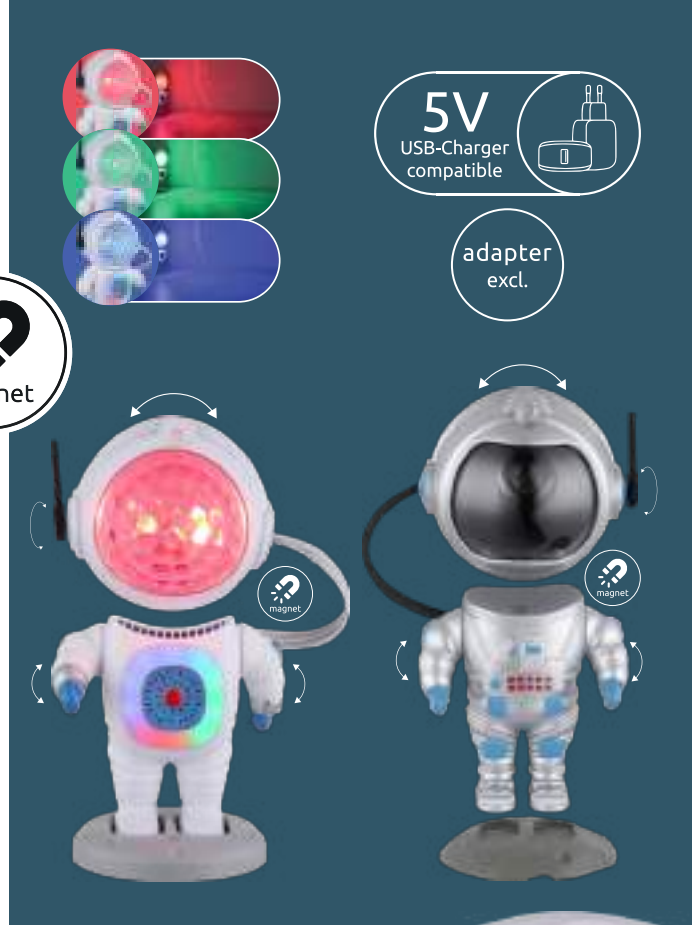

adapter
excl.