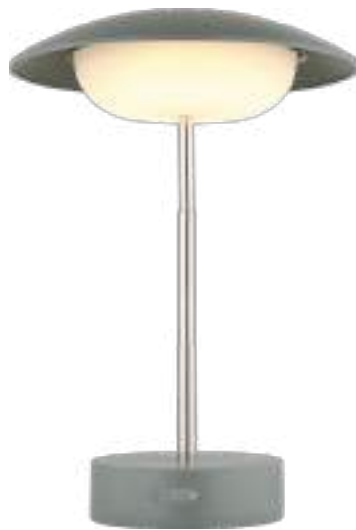

plastic satined, stainless steel, plastic black matt/plastic white matt/plastic blue antique/plastic peach fuzz matt

5V

USB-Charger
compatibleadapter
excl.

2in1

58013A

58013B

58013K

touch
on/offAKKU
incl.USB
chargeradapter
excl.40lm
output1800
mA