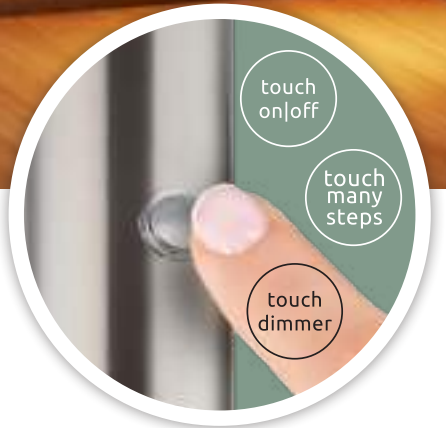

16060 16060W 16060S 16060N 16060B

- touch on|off
- touch many steps
- AKKU incl.
- USB charger
- touch dimmer
- continuous touch dimmer
- ~4-6 hours
- 60lm output
- 1800 mA

PELO

16060	incl. 1x LED 2W	200 lm	60 lm	3000 K	VPE: 24	EAN:9007371575343	Ø3.8 cm	‡ 120 cm
16060W	incl. 1x LED 2W	200 lm	60 lm	3000 K	VPE: 24	EAN:9007371566358	Ø3.8 cm	‡ 120 cm
16060S	incl. 1x LED 2W	200 lm	60 lm	3000 K	VPE: 24	EAN:9007371578344	Ø3.8 cm	‡ 120 cm
16060N	incl. 1x LED 2W	200 lm	60 lm	3000 K	VPE: 24	EAN:9007371578344	Ø3.8 cm	‡ 120 cm
16060B	incl. 1x LED 2W	200 lm	60 lm	3000 K	VPE: 24	EAN:9007371578344	Ø3.8 cm	‡ 120 cm