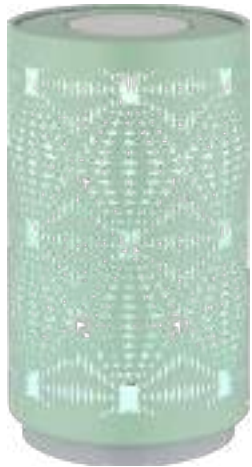

5V
USB-Charger
compatible

adapter
excl.