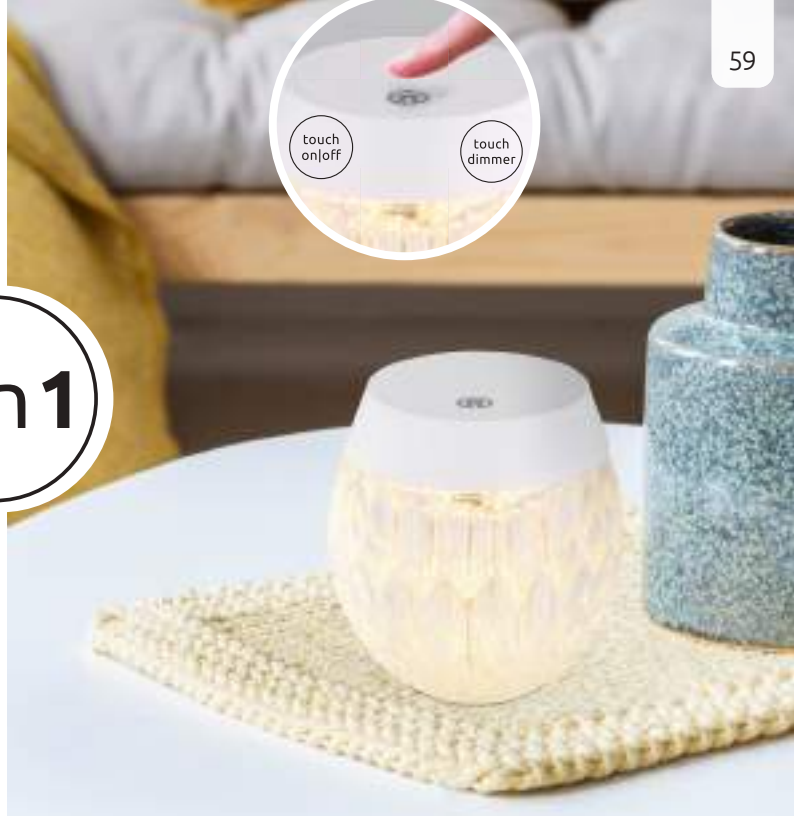

plastic anthracite matt, stainless steel plastic anthracite matt, plastic opal

5V
USB-Charger
compatible

adapter
excl.

2in1

touch
on/off

touch
dimmer

58014W

58014CH