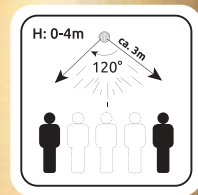

metal white matt / metal nickel matt, acrylic clear satined

5V
USB-Charger
compatible

adapter
excl.

magnet
wall
mount

34168AB

34168AW

- AKKU incl.
- sensor incl.
- sensor off 25s
- ~8-10 hours
- USB charger
- 50lm output
- 1800 mA